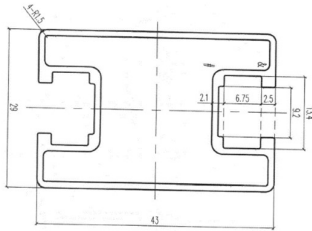

<u>CARAVAN PROFILES AND ROPE SECTIONS</u>	<u>GRADE</u>	
CARAVAN PROFILE (1) - NF081 x 5800mm	6063T6	
CARAVAN PROFILE (2) - NF084 x 5800mm	6063T6	
CARAVAN PROFILE (3) - NF086 x 5800mm	6063T6	
CARAVAN PROFILE (4) - NF088 x 5800mm	6063T6	
CARAVAN PROFILE (5) - AA0492 x 6000mm	6063T6	
CARAVAN PROFILE (6) - AA0493 x 6000mm	6063T6	
CARAVAN PROFILE (7) - AA0494 x 6000mm	6063T6	
CARAVAN PROFILE (9) - AA0495 x 6000mm	6063T6	
CARAVAN PROFILE (8) - AA0496 x 6000mm	6063T6	
CARAVAN PROFILE (9) - AA0497 x 6000mm	6063T6	
ROPE SECTION - LARGE 38mmx6000mm	6063T6	
ROPE SECTION - SMALL 25mmx6000mm	6063T6	

<u>END TRIM</u>	<u>GRADE</u>	
END TRIM 22mmx7.7mmx5850mm - AF0038	6063T6	
END TRIM 28.4mmx7.5mmx5800mm - NF068	6063T6	
END TRIM 40mmx7.7mmx5800mm - AA0053 / NF174	6063T6	

FLOOR FLOAT / STRAIGHT EDGE

GRADE

FLOOR FLOAT (1) x 5850mm (D-SIDED)

6063T6

FLOOR FLOAT (2) x 6000mm(C76mmx22mmx3mm)

6063T6

POOL HANDLE PIPE

GRADE

POOL PIPE 1000mm	6063T6	
POOL PIPE 2000mm	6063T6	
POOL PIPE 3000mm	6063T6	
POOL PIPE 4000mm	6063T6	
POOL PIPE 5000mm	6063T6	
POOL PIPE 6000mm	6063T6	
POOL PIPE 7000mm	6063T6	

<u>SOLAR SECTION</u>	<u>GRADE</u>	
SOLAR SECTION - AA0471 - 43mmx29mmx8900mm	6063T6	
AA0453x4300mm - SOLAR RAILS	6063T6	

SOLAR SECTION - AA0471

AA0453x4300mm - SOLAR RAILS

SOLAR Z-PROFILE 33mm - AA0505		
SOLAR Z-PROFILE 38mm - AA0506		
SOLAR Z-PROFILE 43mm - AA0507		