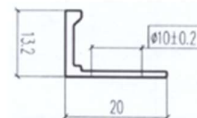

<u>SOLAR / T TRACK</u>	<u>GRADE</u>	
SOLAR SQUARE 40mmx40mmx6000mm / 11500mm (T TRACK)	6063T6	

<u>TICKET HOLDER</u>	<u>GRADE</u>	
TICKET HOLDER 50mmx6000mm MILL	6063T6	

TILE EDGES

GRADE

<u>TILE EDGES</u>	<u>GRADE</u>	
TILE EDGE - CURVED X 6000mm – 12mm – AA0008	6063T6	
TILE EDGE - CURVED X 5050mm - 12mm PUNCHED – AA0008	6063T6	
TILE EDGE - CURVED X 5050mm - 12mm PUNCHED – AA0479	6063T6	
TILE EDGE - STRAIGHT X 6000mm – 10mm – AA0019	6063T6	
TILE EDGE - STRAIGHT X 5050mm -10mm PUNCHED – AA0436	6063T6	
TILE EDGE - STRAIGHT X 5050mm - 12mm PUNCHED – AA0441	6063T6	

TILE EDGE - 12mm CURVED
(AA0008)

TILE EDGE - 10mm STRAIGHT
(AA0019)

TILE EDGE -CURVED 10mm PUNCHED
(AA0479)

TILE EDGE -STRAIGHT 10mm PUNCHED
(AA0436)

TILE EDGE -STRAIGHT 12mm PUNCHED
(AA0441)

<u>BRUSHED PLATES</u>	<u>GRADE</u>	
BRUSHED PLATE 2500mmx1250mmx0.9mm	1050H14	
BRUSHED PLATE 2500mmx1250mmx1.2mm	1050H14	
BRUSHED PLATE 2500mmx1250mmx1.5mm	1050H14	
BRUSHED PLATE 2500mmx1250mmx2mm	1050H14	
BRUSHED PLATE 2500mmx1250mmx3mm	1050H14	

PLAIN PLATES

GRADE

<u>PLAIN PLATES</u>	<u>GRADE</u>	
PLAIN PLATE 2500mmx1250mmx0.5mm PVC	1050H14	
PLAIN PLATE 2500mmx1250mmx0.8mm	1050H14	
PLAIN PLATE 2500mmx1250mmx0.9mm	1050H14	
PLAIN PLATE 2500mmx1250mmx1.2mm	1050H14	
PLAIN PLATE 2500mmx1250mmx1.5mm	1050H14	
PLAIN PLATE 2500mmx1250mmx2mm	1050H14	
PLAIN PLATE 2500mmx1250mmx2mm	5083H14	
PLAIN PLATE 2500mmx1250mmx3mm	1050H14	
PLAIN PLATE 2500mmx1250mmx4mm	1050H14	
PLAIN PLATE 3000mmx1500mmx1.2mm	1050H14	
PLAIN PLATE 3000mmx1500mmx2mm	1050H14	
PLAIN PLATE 3000mmx1500mmx3mm	1050H14	
PLAIN PLATE 3000mmx1500mmx4mm	1050H14	