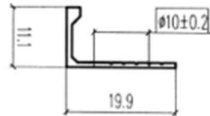

<u>SOLAR / T TRACK</u>	<u>GRADE</u>	
SOLAR SQUARE 40mmx40mmx6000mm / 11500mm (T TRACK)	6063T6	

<u>TICKET HOLDER</u>	<u>GRADE</u>	
TICKET HOLDER 50mmx6000mm MILL	6063T6	

TILE EDGES

GRADE

<u>TILE EDGES</u>	<u>GRADE</u>	
TILE EDGE - CURVED X 6000mm – 12mm – AA0008	6063T6	
TILE EDGE - CURVED X 5050mm - 12mm PUNCHED – AA0008	6063T6	
TILE EDGE - CURVED X 5050mm - 12mm PUNCHED – AA0479	6063T6	
TILE EDGE - STRAIGHT X 6000mm – 10mm – AA0019	6063T6	
TILE EDGE - STRAIGHT X 5050mm -10mm PUNCHED – AA0436	6063T6	
TILE EDGE - STRAIGHT X 5050mm - 12mm PUNCHED – AA0441	6063T6	

TILE EDGE - 12mm CURVED
(AA0008)

TILE EDGE - 10mm STRAIGHT
(AA0019)

TILE EDGE -CURVED 10mm PUNCHED
(AA0479)

TILE EDGE -STRAIGHT 10mm PUNCHED
(AA0436)

TILE EDGE -STRAIGHT 12mm PUNCHED
(AA0441)

<u>BRUSHED PLATES</u>	<u>GRADE</u>	
BRUSHED PLATE 2500mmx1250mmx0.9mm	1050H14	
BRUSHED PLATE 2500mmx1250mmx1.2mm	1050H14	
BRUSHED PLATE 2500mmx1250mmx1.5mm	1050H14	
BRUSHED PLATE 2500mmx1250mmx2mm	1050H14	
BRUSHED PLATE 2500mmx1250mmx3mm	1050H14	