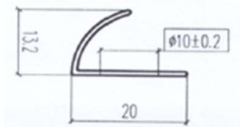

<u>SOLAR / T TRACK</u>	<u>GRADE</u>	
SOLAR SQUARE 40mmx40mmx6000mm / 11500mm (T TRACK)	6063T6	

<u>TICKET HOLDER</u>	<u>GRADE</u>	
TICKET HOLDER 50mmx6000mm MILL	6063T6	

TILE EDGES

GRADE

<u>TILE EDGES</u>	<u>GRADE</u>	
TILE EDGE - CURVED X 6000mm – 12mm – AA0008	6063T6	
TILE EDGE - CURVED X 5050mm - 12mm PUNCHED – AA0008	6063T6	
TILE EDGE - CURVED X 5050mm - 12mm PUNCHED – AA0479	6063T6	
TILE EDGE - STRAIGHT X 6000mm – 10mm – AA0019	6063T6	
TILE EDGE - STRAIGHT X 5050mm -10mm PUNCHED – AA0436	6063T6	
TILE EDGE - STRAIGHT X 5050mm - 12mm PUNCHED – AA0441	6063T6	

TILE EDGE - 12mm CURVED
(AA0008)

TILE EDGE - 10mm STRAIGHT
(AA0019)

TILE EDGE -CURVED 10mm PUNCHED
(AA0479)

TILE EDGE -STRAIGHT 10mm PUNCHED
(AA0436)

TILE EDGE -STRAIGHT 12mm PUNCHED
(AA0441)

<u>BRUSHED PLATES</u>	<u>GRADE</u>	
BRUSHED PLATE 2500mmx1250mmx0.9mm	1050H14	
BRUSHED PLATE 2500mmx1250mmx1.2mm	1050H14	
BRUSHED PLATE 2500mmx1250mmx1.5mm	1050H14	
BRUSHED PLATE 2500mmx1250mmx2mm	1050H14	
BRUSHED PLATE 2500mmx1250mmx3mm	1050H14	