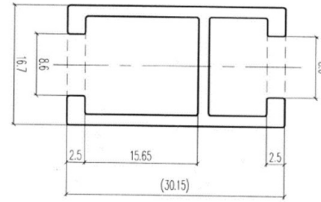

FLOOR FLOAT (1) x 5850mm (D-SIDED)

6063T6

FLOOR FLOAT (2) x 6000mm(C76mmx22mmx3mm)

6063T6

POOL HANDLE PIPE

GRADE

POOL PIPE 1000mm	6063T6	
POOL PIPE 2000mm	6063T6	
POOL PIPE 3000mm	6063T6	
POOL PIPE 4000mm	6063T6	
POOL PIPE 5000mm	6063T6	
POOL PIPE 6000mm	6063T6	
POOL PIPE 7000mm	6063T6	

<u>SOLAR SECTION</u>	<u>GRADE</u>	
SOLAR SECTION - AA0471 - 43mmx29mmx8900mm	6063T6	
AA0453x4300mm - SOLAR RAILS	6063T6	

SOLAR SECTION - AA0471

AA0453x4300mm - SOLAR RAILS

SOLAR Z-PROFILE 33mm - AA0505		
SOLAR Z-PROFILE 38mm - AA0506		
SOLAR Z-PROFILE 43mm - AA0507		